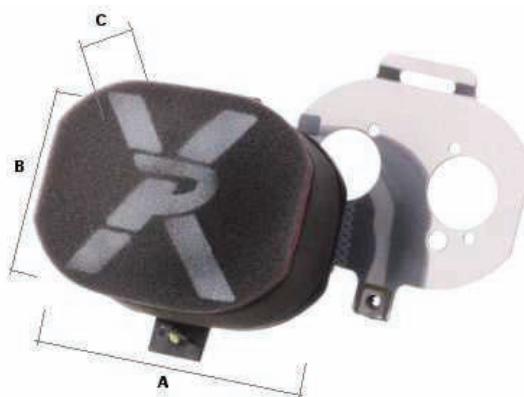

PX300 - Single Carburettor

Designed for road and competition single carbs, the PX300 consists of a lightweight ring plate bonded to a high performance air filter element.

The element is made from reticulated foam in a triple layer laminate, with the filter being supported internally by a metal cage.

The PX300 is designed for use on a large range of carburettors as the baseplates are ordered separately to ensure the best combinations for your engine. When ordering elements, please fit the largest possible, allowing a 19mm gap between the trumpet mouth or carb face and the inner face of the filter.

The filter consists of a ring plate bonded to a high performance air filter, which fits to all [PX300 base plates](#).

The filter unit is finished in an attractive polished outer cage, which serves as protection to the filter material.