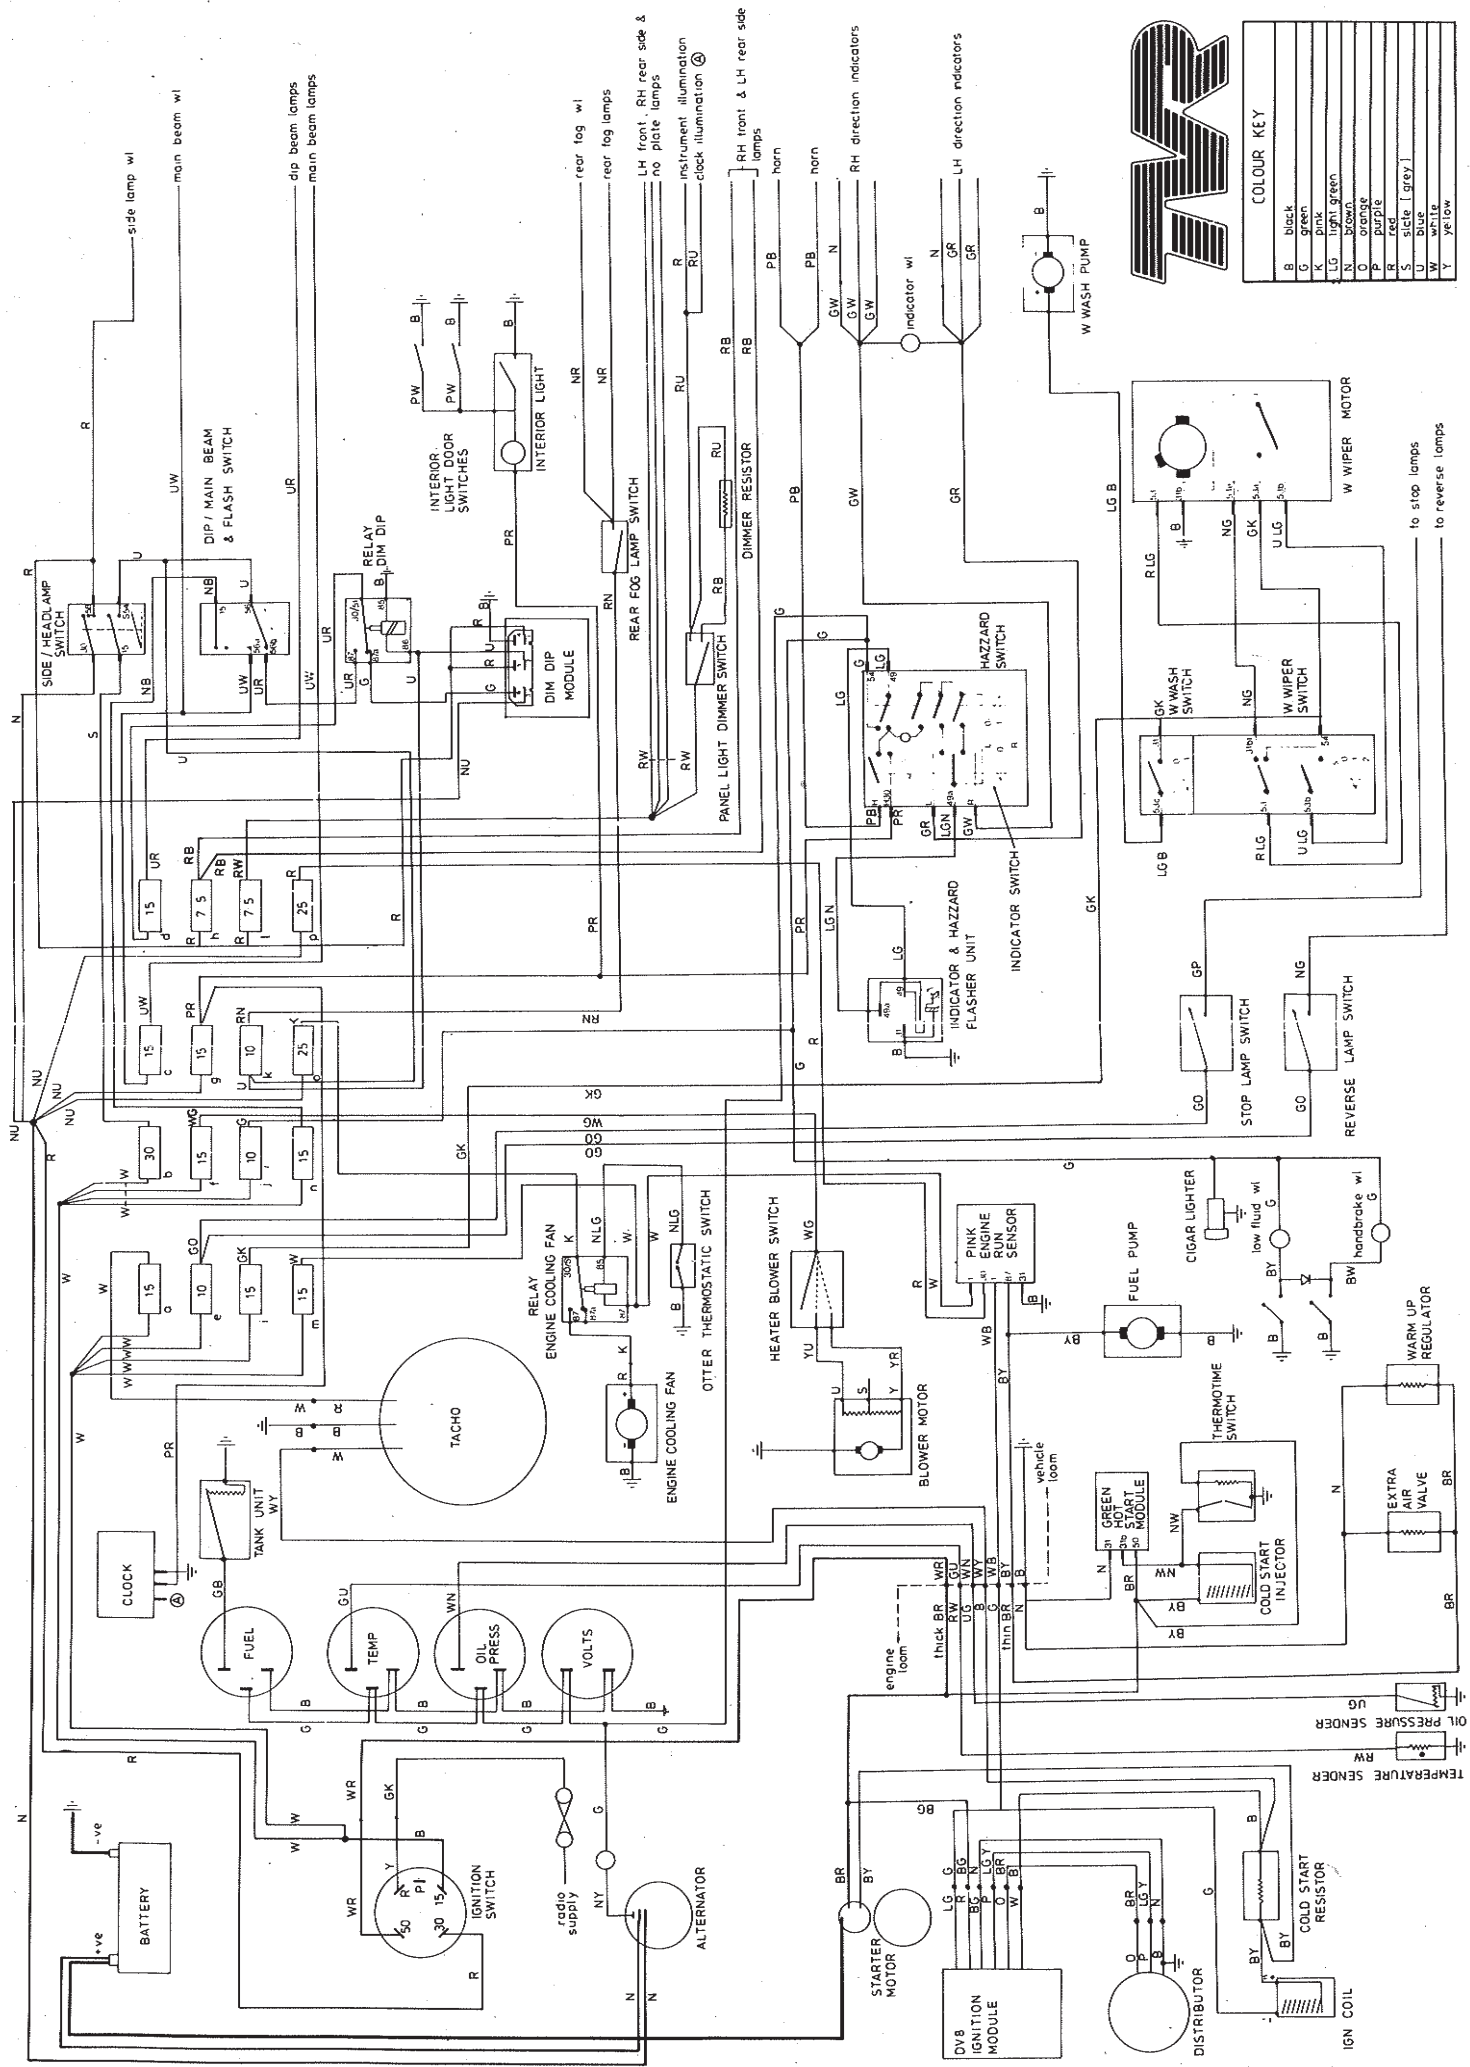

# TVR S WIRING DIAGRAM

COLOUR KEY	
B	black
G	green
K	pink
LG	light green
O	orange
P	purple
R	red
U	blue [grey]
W	white
Y	yellow