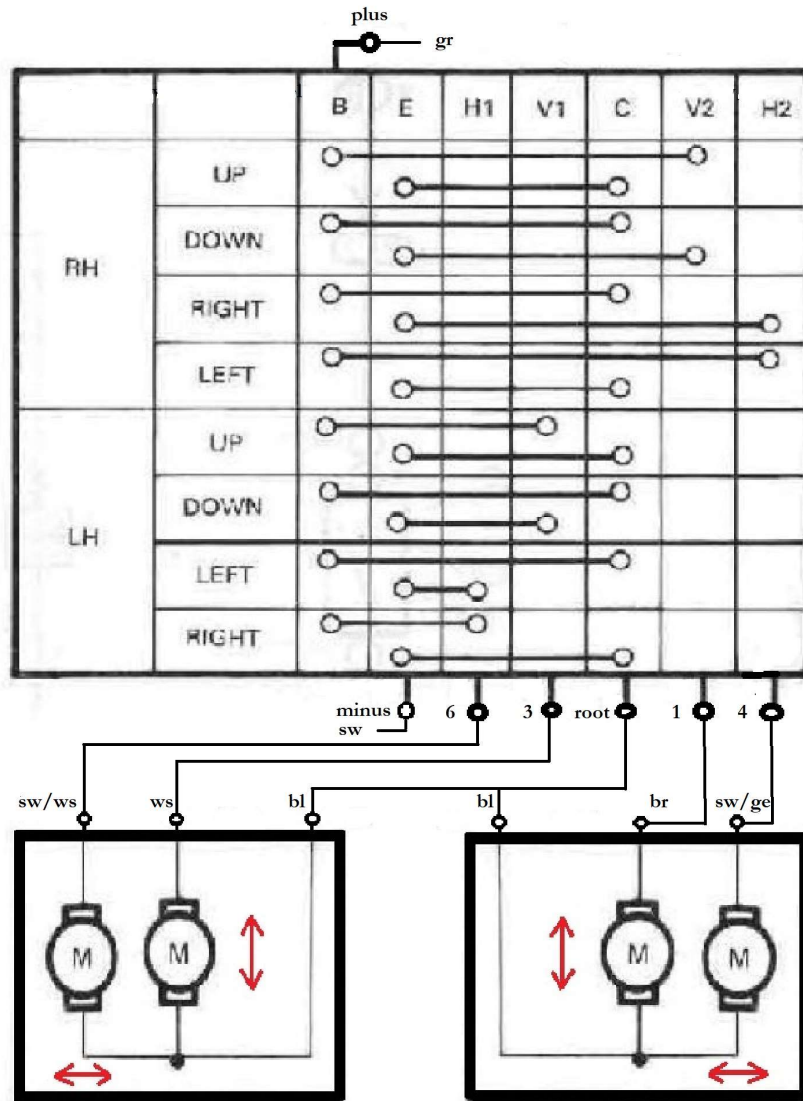

# Toyota Celica T18 - switch

Citroen CX 25 - wing mirror

wire color

- sw = schwarz / black
- we = weiß / white
- gr = grün / green
- bl = blau / blue
- br = braun / brown
- sw/ge = schwarz/gelb / black/yellow
- sw/we = schwarz/weiß / black/ white

**TVR S3C** Baujahr 1992

Citroen CX 25 wing mirror Toyota Celica T18 switch  
February 2015